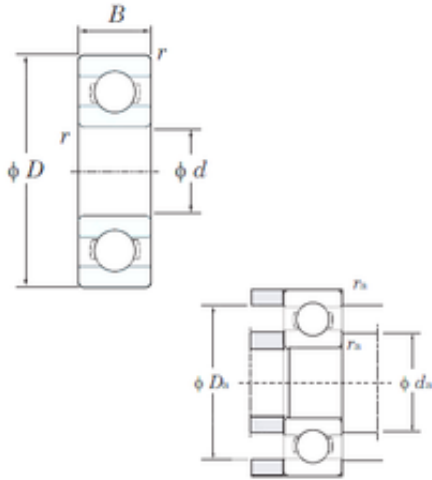

China abec 9 Bearings Supplier

608 Bearing 2D drawings and 3D CAD models

High Precision Koyo/SKF/NTN Miniature Deep Groove Ball Bearing 608 2RS 608zz 609 2RS 609zz

Bearing No. 608

Size	8x22x7 mm
Bore Diameter	8 mm
Outer Diameter	22 mm
Width	7 mm
d	8 mm
D	22 mm
B	7 mm
C	7 mm
r min.	0,3 mm
r1 min.	0,3 mm
da min.	10 mm
Da max.	20 mm
ra max.	0,3 mm
Weight	0,012 Kg
Basic dynamic load rating (C)	3,3 kN
Basic static load rating (C0)	1,35 kN
(Grease) Lubrication Speed	34000 r/min
(Oil) Lubrication Speed	41000 r/min
Category	Single Row Ball Bearings
Inventory	0.0
Manufacturer Name	KOYO
Minimum Buy Quantity	N/A
Weight / Kilogram	0
Product Group	B00308

China abec 9 Bearings Supplier

Enclosure	Open
Precision Class	ABEC 1 ISO P0
Maximum Capacity / Filling Slot	No
Rolling Element	Ball Bearing
Snap Ring	No
Internal Special Features	No
Cage Material	Steel
Internal Clearance	C0-Medium
Inch - Metric	Metric
Long Description	8MM Bore; 22MM Outside Diameter; 7MM Outer Race Width; Open; Ball Bearing; ABEC 1 ISO P0; No Filling Slot; No Snap Ring; No Internal Special Features; C0-Medium Internal Clearance; Steel Cage
Other Features	Deep Groove
Category	Single Row Ball Bearing
UNSPSC	31171504
Harmonized Tariff Code	8482.10.50.68
Noun	Bearing
Keyword String	Ball
Manufacturer URL	http://www.koyousa.com
Weight / LBS	0.0265
Outside Diameter	0.866 Inch 22 Millimeter
Outer Race Width	0.276 Inch 7 Millimeter
Inner Race Width	0 Inch 0 Millimeter
Bore	0.315 Inch 8 Millimeter
Bearing No.	608
r(min)	0.3
Cr	4.10
C0r	1.35
Cu	0.060